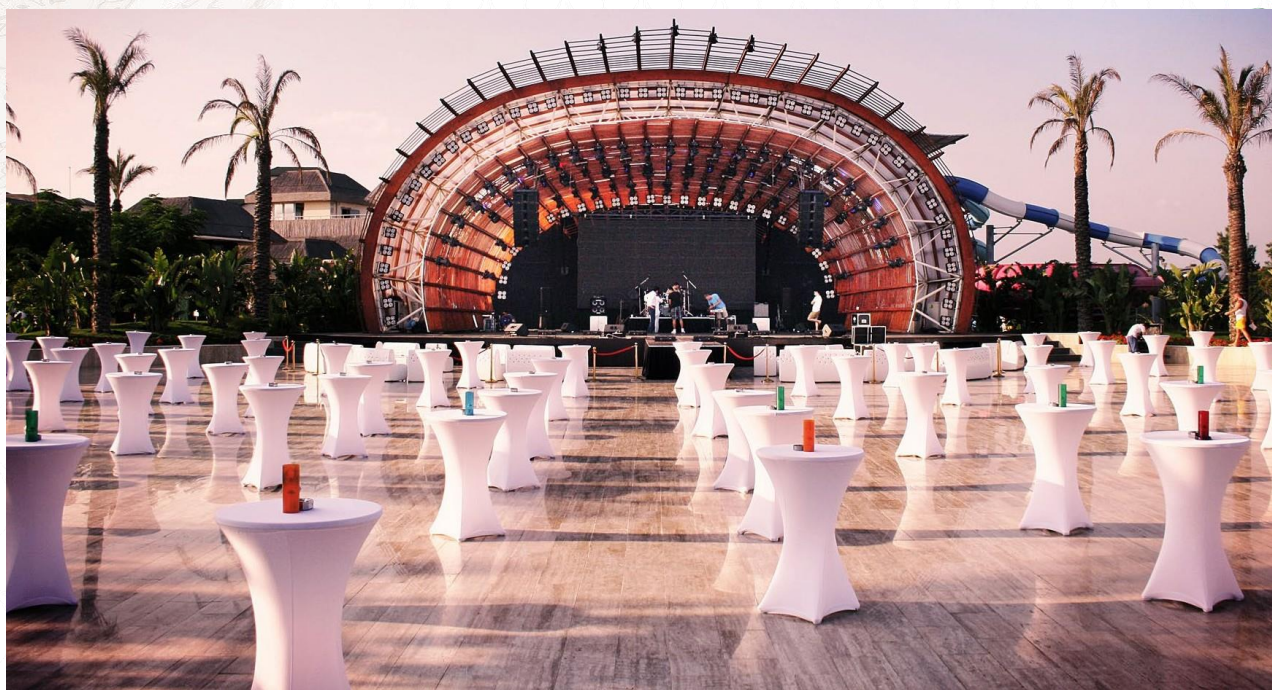

ALVA DONNA
HOTELS

ANIMATION & ENTERTAINMENT

Sports and entertainment activities in our hotels are arranged by adhering to safe distance rules.

All sports equipment in our fitness halls are placed according to safe distance rules and disinfected after each usage.

The shows take place with social distanced seats layout.

WWW.ALVADONNA.COM